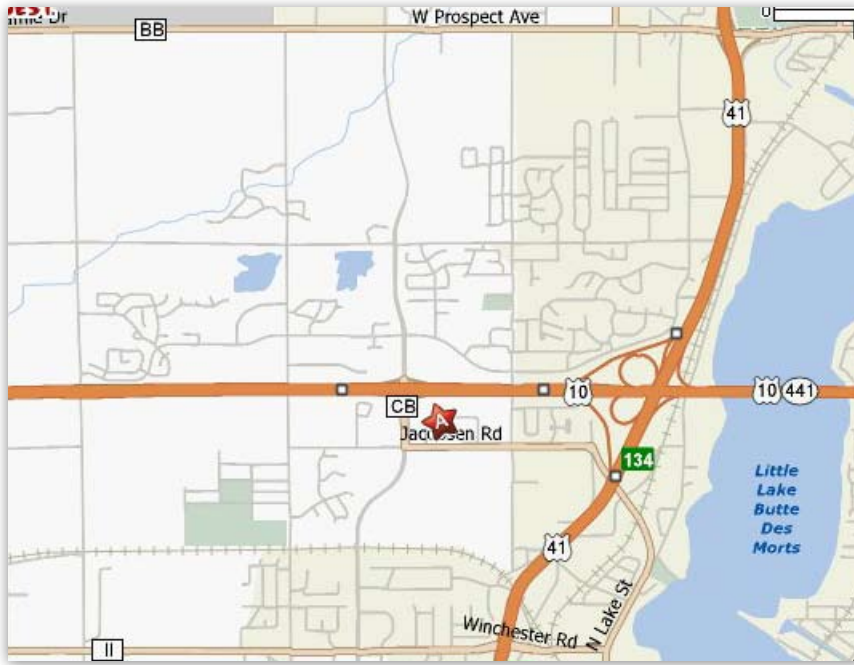

DIRECTIONS TO OUR NEENAH OFFICE

Directions to Miron Construction Co., Inc. (Neenah)

1471 McMahan Drive, Neenah, WI 54956
Phone: (920) 969-7000

FROM THE SOUTH

From Hwy 41, exit Winchester Rd. II
West on Winchester Rd. II, then right on CB
North on CB, then right at light onto Jacobson Road
East on Jacobson Road, then first left onto McMahan Drive

FROM THE NORTH

From Hwy 41, exit 441/Hwy 10 West
West on 441/Hwy 10, take first exit CB, turn left
South on CB, then turn left at light onto Jacobson Road
East on Jacobson Road, then first left onto McMahan Drive

GUEST PARKING

Parking for our guests is located on the East side of the building, to the right of the front entrance.